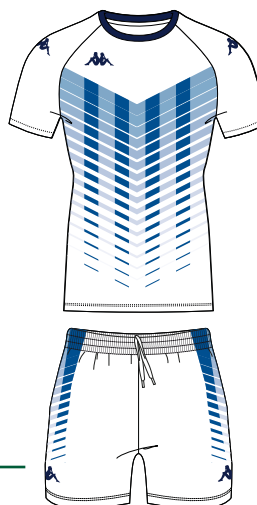

ROSA

MAILLOT / *JERSEY*
100% polyester, 150 g

manches courtes / *short sleeves*
ADULT - XS, S, M, L, XL, 2XL, 3XL
KFBM43F 60,00 €
JUNIOR - 6Y, 8Y, 10Y, 12Y, 14Y
KFBM44F 55,00 €

manches longues / *long sleeves*
ADULT - XS, S, M, L, XL, 2XL, 3XL
KFBM45F 70,00 €
JUNIOR - 6Y, 10Y, 14Y
KFBM46F 65,00 €