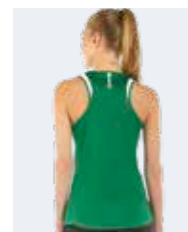

## 2026 STARTER

€ 44,50 € 44,50

Adult Junior  
GM1M0S GM1M1S  
S>XXL XXS-XS

UTILITY 100% polyester - 145 g/mq