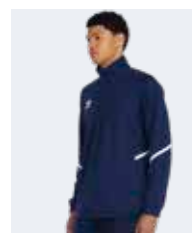

2029 MANFRED

€ 46,00   € 46,00   € 46,00

Adult   Junior   Kid
HG1A0Z   **HG1A1Z**   **HG1A2Z**
S-3XL   YXS-XXS-XS   2YXS

ELASTIC_TRICOT 100% polyester - 200 g/mq