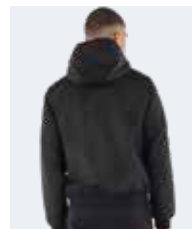

2029 **NIAMH**

€ 103,00 € 97,50

Adult

Junior

EJ0H0Z

EJ0H1Z

S-5XL

YXS-XXS-XS

TASLAND 100% polyester - 97 g/mq