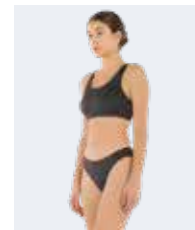

2026 CRYSTAL

€ 41,50 € 41,50

Adult **GM1S0S** S>XL
Junior **GM1S1S** XS

PREMIER 82% polyester 18% elastane - 165 g/mq

- Coutures plates
- Col rond profond

- Flat stitching
- Wide crew neck

- Flachnähte
- Tiefer Rundhalsausschnitt