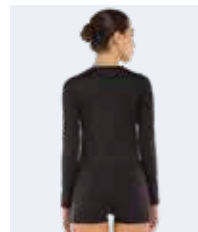

SPECIAL ORDER

**ANSI**

€ 54,50 € 53,50  
 Adult Junior  
**PMDH3L PMDH4L**  
 S-3XL YXS-XXS-XS

PREMIER 82% polyester 18% elastane - 165 g/mq

MIN. 50 PCS  
 min. 10 per size  
 with multiples of 2

00010  
white