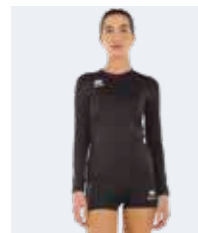

SPECIAL ORDER

ANSI

€ 54,50 € 53,50
Adult Junior
PMDH3L PMDH4L
S-3XL YXS-XXS-XS

PREMIER 82% polyester 18% elastane - 165 g/mq

MIN. 50 PCS
min. 10 per size
with multiples of 2