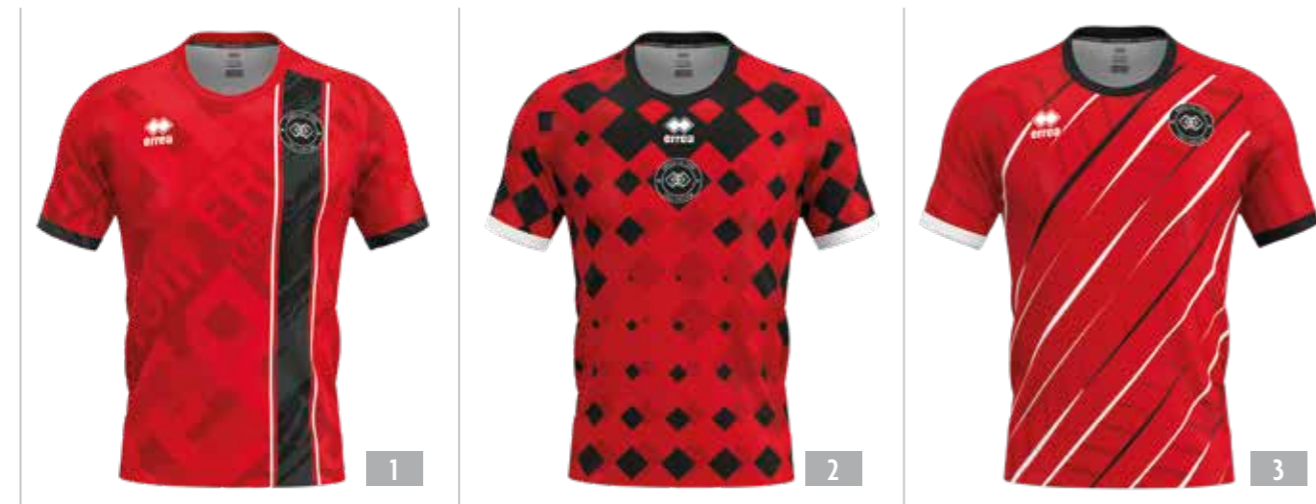

DREAM WOMAN

MIN. 12 PCS MIN. 2 PER SIZE WITH MULTIPLES OF 2
WITHOUT INSERTS - SANS INSERTS - OHNE EINSÄTZEN

ADULT - PMJL3C / PMJL3L€ 73,00
JUNIOR - PMJL4C / PMJL4L€ 73,00

- MUNDIAL 100% POLYESTER - 145 g/mq
- TI-ENERGY 100% POLYESTER - 130 g/mq
- FUTURE 100% polyester - 140 g/mq