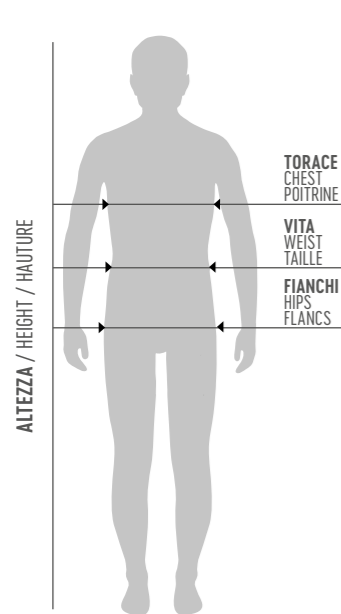

SIZE CHART

Se sei al limite tra due taglie, ordina quella immediatamente più piccola per una vestibilità più aderente o quella immediatamente più grande per una vestibilità più comoda.

If you are in between sizes, order the smaller size for a snugger fit or the larger one if you prefer a more comfortable fit.

Si vous êtes juste entre deux tailles, commandez la plus petite pour une coupe plus ajustée ou la plus grande pour une coupe plus confortable.

TAGLIE UOMO / SIZES MAN / TAILLES HOMME										
	EU	IT	TORACE CHEST POITRINE		VITA WAIST TAILLE		FIANCHI HIPS FLANCS		ALTEZZA HEIGHT HAUTEUR	
			cm	inches	cm	inches	cm	inches	cm	inches
KID	3YXS	22-24							98-108	39-42.5
	2YXS	26-28							110-120	42.5-47.2
JUNIOR	YXS	30-32	64-72	25-28	54-60	21.26-24	66-74	26-29	122-132	48-52
	XXS	34-36	72-80	28-31	60-66	24-26	74-82	29-32	134-144	52.8-56.7
	XS	38-40	80-88	31-35	66-72	26-28	82-90	32-35	146-156	57.5-61.4
ADULT	S	42-44	90-94	35-37	72-76	28-30	92-96	36-38	167-172	65.7-67.7
	M	46-48	94-98	37-39	76-80	30-31	96-100	38-39.4	173-178	68.1-70.1
	L	50-52	98-102	39-40.2	80-84	31-33	100-104	39.4-40.9	179-184	70.5-72.4
	XL	54	102-106	40.2-41.7	84-88	33-35	104-108	40.9-42.5	185-190	72.8-74.8
	XXL	56	106-110	41.7-43.3	88-92	35-36	108-112	42.5-44.1	191-196	75.2-77.2
	3XL	58	110-114	43.3-44.9	92-94	36-37	112-116	44.1-45.7	197-202	77.6-79.5
	4XL	60	114-118	44.9-46.5	94-96	37-38	116-120	45.7-47.2	203-208	79.9-81.9