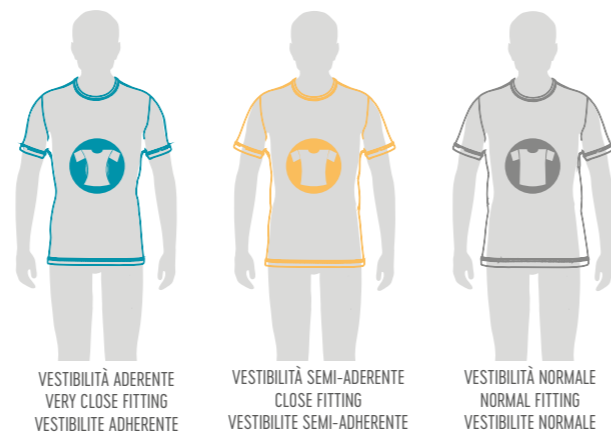

SIZE CHART

Se sei al limite tra due taglie, ordina quella immediatamente più piccola per una vestibilità più aderente o quella immediatamente più grande per una vestibilità più comoda.

If you are in between sizes, order the smaller size for a snugger fit or the larger one if you prefer a more comfortable fit.

Si vous êtes juste entre deux tailles, commandez la plus petite pour une coupe plus ajustée ou la plus grande pour une coupe plus confortable.

TAGLIE UOMO / SIZES MAN / TAILLES HOMME										
	EU	IT	TORACE CHEST POITRINE		VITA WAIST TAILLE		FIANCHI HIPS FLANCS		ALTEZZA HEIGHT HAUTEUR	
			cm	inches	cm	inches	cm	inches	cm	inches
KID	3YXS	22-24							98-108	39-42.5
	2YXS	26-28							110-120	42.5-47.2
JUNIOR	YXS	30-32	64-72	25-28	54-60	21.26-24	66-74	26-29	122-132	48-52
	XXS	34-36	72-80	28-31	60-66	24-26	74-82	29-32	134-144	52.8-56.7
	XS	38-40	80-88	31-35	66-72	26-28	82-90	32-35	146-156	57.5-61.4
ADULT	S	42-44	90-94	35-37	72-76	28-30	92-96	36-38	167-172	65.7-67.7
	M	46-48	94-98	37-39	76-80	30-31	96-100	38-39.4	173-178	68.1-70.1
	L	50-52	98-102	39-40.2	80-84	31-33	100-104	39.4-40.9	179-184	70.5-72.4
	XL	54	102-106	40.2-41.7	84-88	33-35	104-108	40.9-42.5	185-190	72.8-74.8
	XXL	56	106-110	41.7-43.3	88-92	35-36	108-112	42.5-44.1	191-196	75.2-77.2
	3XL	58	110-114	43.3-44.9	92-94	36-37	112-116	44.1-45.7	197-202	77.6-79.5
	4XL	60	114-118	44.9-46.5	94-96	37-38	116-120	45.7-47.2	203-208	79.9-81.9