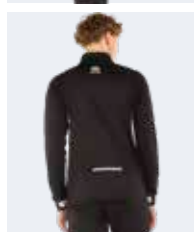

2026 DYNAMIC

€ 68,00 € 68,00

Adult Junior
GG0M0Z GG0M1Z
S>XXL XXS-XS

WARM-UP 100% polyester - 160 g/mq

- Zip à mi-hauteur en contraste
- Ouvertures pour les pouces aux extrémités des manches
- Col cheminé avec passepoil en contraste
- Poche arrière avec zip
- Logo rétro réfléchissant avant et arrière
- Empiècements latéraux en contraste

- Half-length zip in contrasting colour
- Thumbholes at the end of sleeves
- Mock turtleneck with contrasting piping
- Zipped back pocket
- Reflective logo both on the front and on the back
- Contrasting side panels

- Halber Reißverschluss in Kontrastfarbe
- Daumenschlaufen am Ende des Ärmels
- Stehbund-Sweatjacke mit Paspel in Kontrastfarbe
- Gesäßtaschen mit Reißverschluss
- Rückstrahlendes Logo vorne und hinten
- Seitliche Stoffeinsatz in Kontrastfarbe

STANDARD 100
074744.0
CENTROCOT

2029 FLANN

€ 51,00 € 51,00 € 51,00

Adult Junior Kid
EP1H0Z EP1H1Z EP1H2Z
S>5XL YXS-XXS-XS 2YXS

WARM-UP 100% polyester - 160 g/mq

- Élastique et lacets à la taille
- Poches latérales zippées
- Bas avec zip et bord-côte

- Close fitting trousers with stretched waistband and drawstring
- Zipped side pockets
- Ribbed ankle cuffs with zip

- Enge Hose mit Gummizug und Kordeln in der Taille
- Seitentaschen mit Reißverschluss
- Gerippter Saum mit Reißverschluss

STANDARD 100
074744.0
CENTROCOT

KIT

DYNAMIC

	FLANN
AD	€ 119,00
	€ 104,72
JR	€ 119,00
	€ 104,72