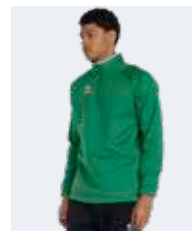

2029 MANSEL 3.0

€ 38,00 € 38,00 € 38,00

Adult **FG0K0Z** S-3XL
Junior **FG0K1Z** YXS-XXS-XS
Kid **FG0K2Z** 2YXS

BASIC 100% polyester - 200 g/mq