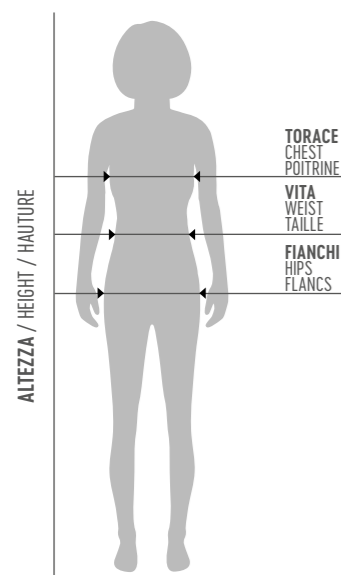

TAGLIE DONNA / SIZES WOMAN / TAILLES FEMME										
	EU	IT	TORACE CHEST POITRINE		VITA WAIST TAILLE		FIANCHI HIPS FLANCS		ALTEZZA HEIGHT HAUTEUR	
			cm	inches	cm	inches	cm	inches	cm	inches
KID	3YXS	24-26							98-108	39-42.5
	2YXS	26-28							110-120	42.5-47.2
JUNIOR	YXS	30-32	64-72	25-28	54-60	21.26-24	66-74	26-29	122-132	48-52
	XXS	34-36	72-80	28-31	60-66	24-26	74-82	29-32	134-144	52.8-56.7
	XS	38-40	80-88	31-35	66-72	26-28	82-92	32-36	146-156	57.5-61.4
ADULT	S	42-44	84-88	33-35	68-72	27-28	92-96	36-38	164-168	64.6-66.1
	M	46-48	88-92	35-36	72-76	28-30	96-100	38-39.4	169-173	66.5-68.1
	L	50-52	92-96	36-38	76-80	30-31	100-104	39.4-40.9	174-178	68.5-70.1
	XL	54	96-100	38-39.4	80-84	31-33	104-108	40.9-42.5	179-183	70.5-72
	XXL	56	100-104	39.4-40.9	84-88	33-35	108-112	42.5-44.1	184-188	72.4-74
	3XL	58	104-108	40.9-42.5	88-92	35-36	112-116	44.1-45.7	189-193	74.4-76
4XL	60	108-112	42.5-44.2	92-96	36-38	116-120	45.7-47.2	194-198	76.4-78	

GUANTI / GLOVES / GANTS

Per prendere la misura giusta della larghezza della mano, segui esattamente il disegno illustrativo.

Follow the drawing to measure the hand's width in the proper way and use the chart to figure out which size best fits your hand.

Pour mesurer la largeur de la main suivre le dessin et le tableau.

GLOVES SIZING CHART							
7,5	8	8,5	9	9,5	10	10,5	11
8,2 cm	8,5 cm	8,8 cm	9,1 cm	9,4 cm	9,7 cm	10 cm	10,3 cm

GINOCCHIERE / KNEEPADS / GENOUILLÈRES

SIZE GUIDE

Misura la circonferenza della tua gamba 15 cm sotto la tua rotula.

Measure the circumference of your leg at a point 15 cm below the middle of your kneecap.

Mesure ton tour de jambe 15 cm au-dessous de la rotule.

KNEEPAD SIZING CHART					
	XS	S	M	L	XL
cm	30-33	33-35	35-37	37-40	40-45
inches	12-13	13-13,7	13,7-14,5	14,5-15,7	15,7-17,7

CALZE / SOCKS / CHAUSSETTES

SOCKS SIZING CHART							
SIZE	KID	JR	AD	XS	M	L	XL
EU	35/38	39/42	42/46	31/34	35/38	39/42	43/47
USA	3.5/6	7/9	9/12	1/3	3.5/6	7/9	10/13
UK	2.5/5	6/8	8/11	12.5/2	2.5/5	6/8	9/12

SIZE ENERGY GRIP:

M: 39/41

L: 42/44

XL: 45/47

SCARPE / SHOES / CHAUSSURES

SHOES SIZING CHART														
EU	35	36	37	38	39	40	41	42	43	44	45	46	47	48
USA	3.5	4	5	6	7	7.5	8	9	10	10.5	11	12	13	14
UK	2.5	3	4	5	6	6.5	7	8	9	9.5	10.5	11	12	13