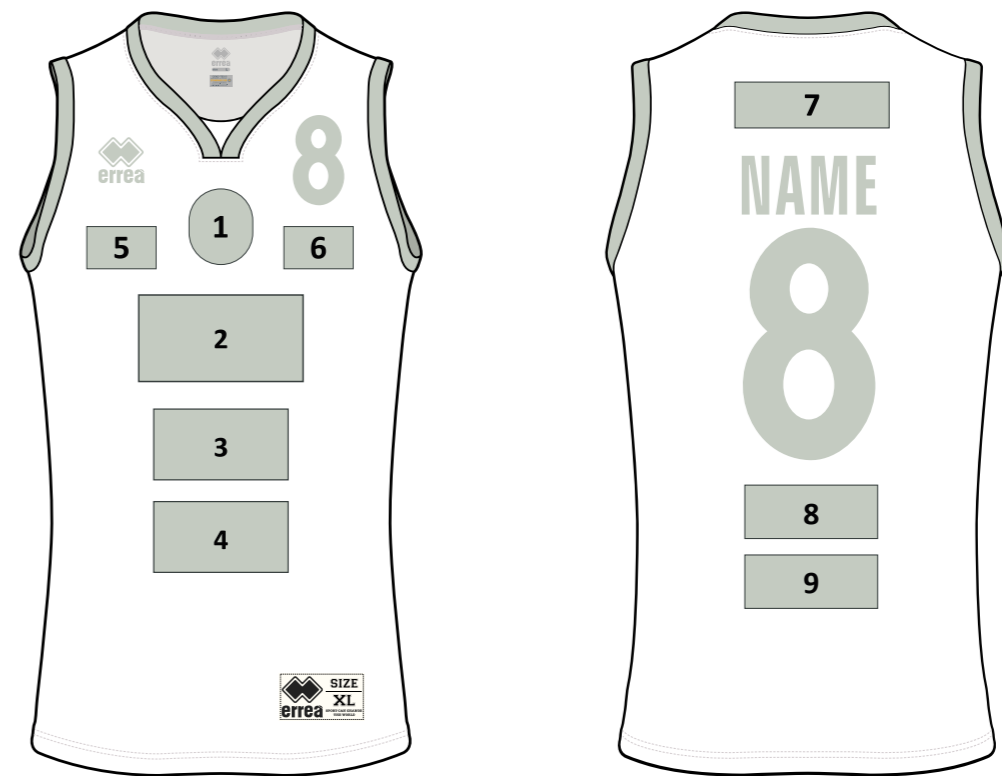

RESERVED AREA FOR RESELLERS

FULL CUSTOM - BASKET

FRONT

- 1 BADGE (h x w cm) .....
- NUMBER (cm h) .....
- 2 LOGO (h x w cm) .....
- 3 LOGO (h x w cm) .....

- 4 LOGO (h x w cm) .....
- 5 LOGO (h x w cm) .....
- 6 LOGO (h x w cm) .....

BACK

- NAME cm h .....
- NUMBER cm h .....
- 7 LOGO (h x w cm) .....
- 8 LOGO (h x w cm) .....
- 9 LOGO (h x w cm) .....