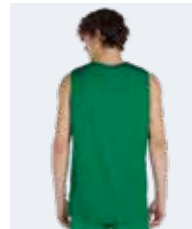

## 2029 WING DOUBLE

€ 35,50 € 35,00

Adult **HM000S** S-4XL  
Junior **HM001S** YXS-XXS-XS

RETE CAMP 100% polyester - 160 g/mq

- Maillot sans manches
- Col rond
- Double face en tissu bimatière

- Sleeveless shirt
- Crew neck
- Doubleface