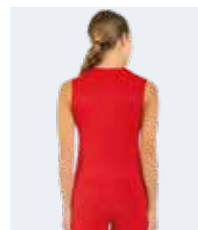

- Crew neck with stretched inner neck tape
- Three-needle overstitching in contrasting colour