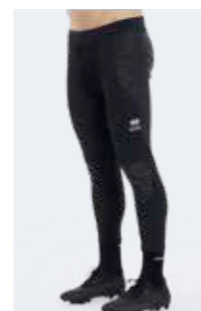

2026 DEVIN

€ 71,00

Adult

GP1D0Z

S»XXL

82% NYLON 18% ELASTAN
MESH 100% INSIDE