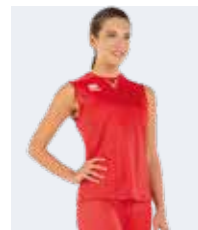

- Rundhalsausschnitt mit innerem elastischem Schwitzschutz
- Dreinadelsaumnaht in Kontrastfarbe